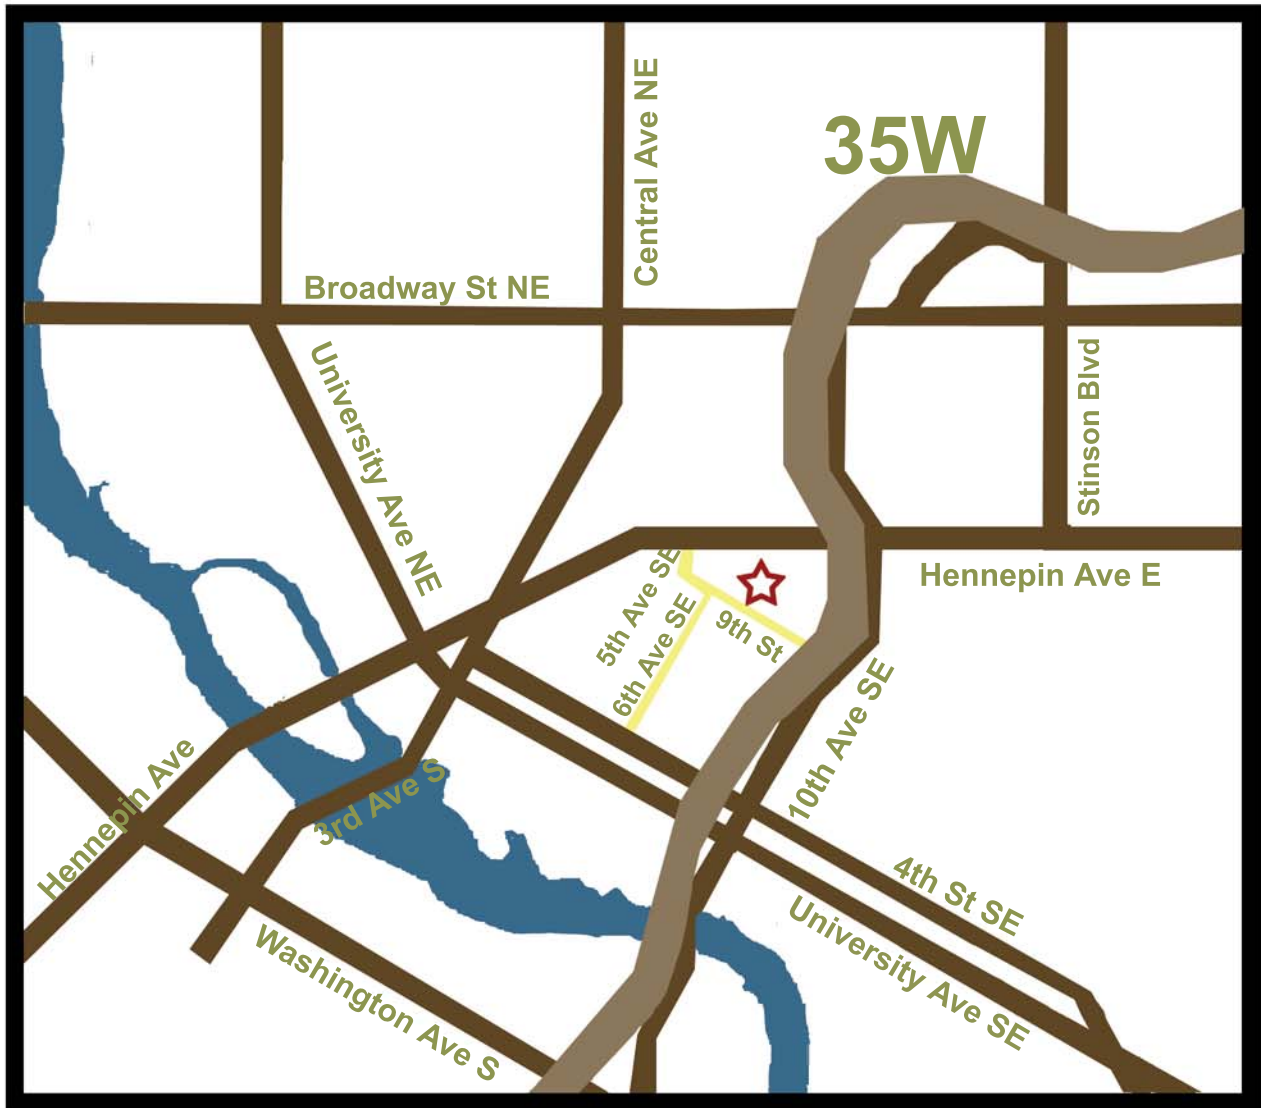

900 building  
900 6th Avenue SE  
Minneapolis, MN 55414

From Minneapolis:

Take I-35W North  
Exit E. Hennepin Ave  
Go Left onto E. Hennepin Ave  
Go Left onto 5th Ave SE  
5th Ave SE curves into 9th Street SE  
Continue onto 9th Street SE

900 Building entrance  
is on left under blue awning

From St. Paul:

Take I-94W to Hwy 280 North  
Exit E. Hennepin Ave  
Go Left onto E. Hennepin Ave  
Go Left onto 5th Ave SE  
5th Ave SE curves into 9th Street SE  
Continue onto 9th Street SE

900 Building entrance  
is on left under blue awning